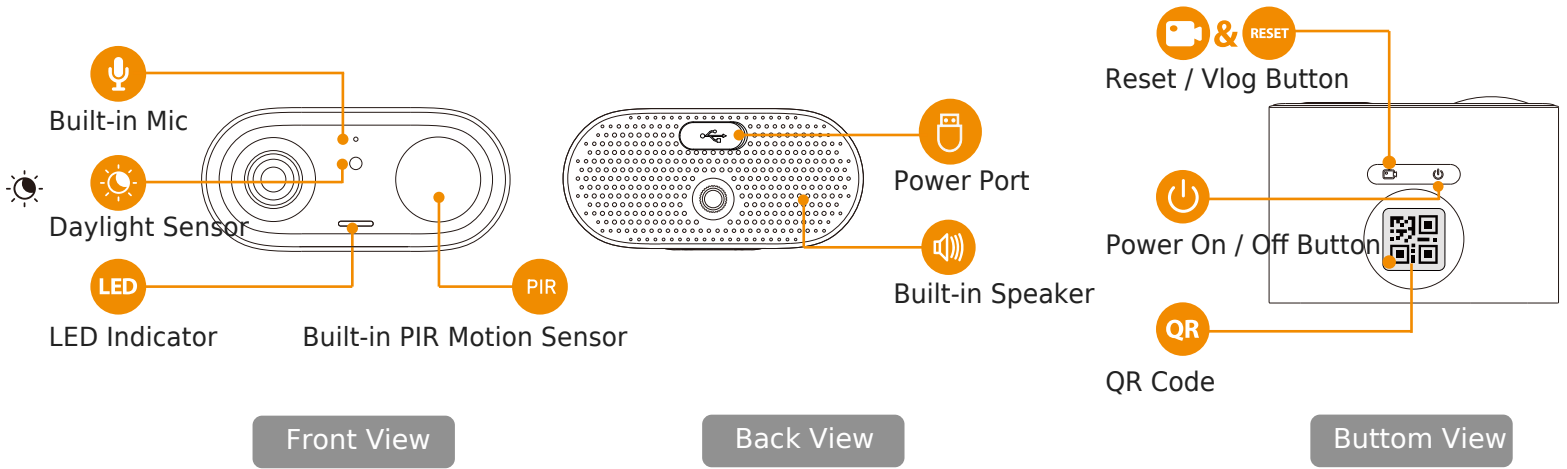

Specifications

Camera

3MP(2304*1296)
Night Vision: 7m(23ft) Distance
2.8mm Fixed Lens
Field of View : 98°(H), 54°(V), 121°(D)

Video & Audio

Video Compression : H.265
Up to 15fps Frame Rate
8x Digital Zoom
Two-way Audio

Notice Management

Motion Detection
Human Detection
Configurable Region
Work mode

Storage

Local Storage: Internal Storage(4GB eMMC)
Secure Local Storage. No monthly fee.
Cloud Storage: Imou Subscription Plan
Record, view, and save events in your Imou app with a 365 day trial of the Imou Subscription Plan.

Network

Wi-Fi:IEEE802.11b/g/n,50m Open Field
Imou App: iOS, Android

Auxiliary Interface

Built-in Mic & Speaker
Power on / off Button
Vlog / Reset Button

General

DC 5V 2A Power / Imou Solar Panel Supply
Power Consumption:< 3.5W
Operating Temperature:-20°C~+50°C (-4°F~122°F)
Charging Temperature: -0°C~+45°C (32°F~112°F)

Device Dimensions: 88×60×42mm (3.46×2.36×1.65 inch)
Dimensions(With package): 123×57×147mm (4.84×2.24 × 5.78 inch)
Device Weight: 208.9g (0.46lb)
Weight(With package): 415.3g(0.92lb)
FCC,CE,IC ID,UKCA,RCM,WWA

What's in the box

- 1x Camera
- 1x Quick Start Guide
- 1x Power Cable
- 1x Mounting Template
- 1x Tape
- 1x Mounting Bracket
- 3x Expansion Screw
- 1x Magnetic Accessory